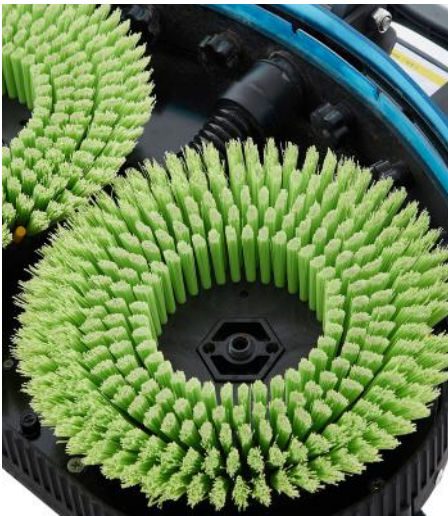

**Questions?
Ready to
Order?**

Visit ericleanusa.com
or e-mail info@ericleanusa.com
for more information.